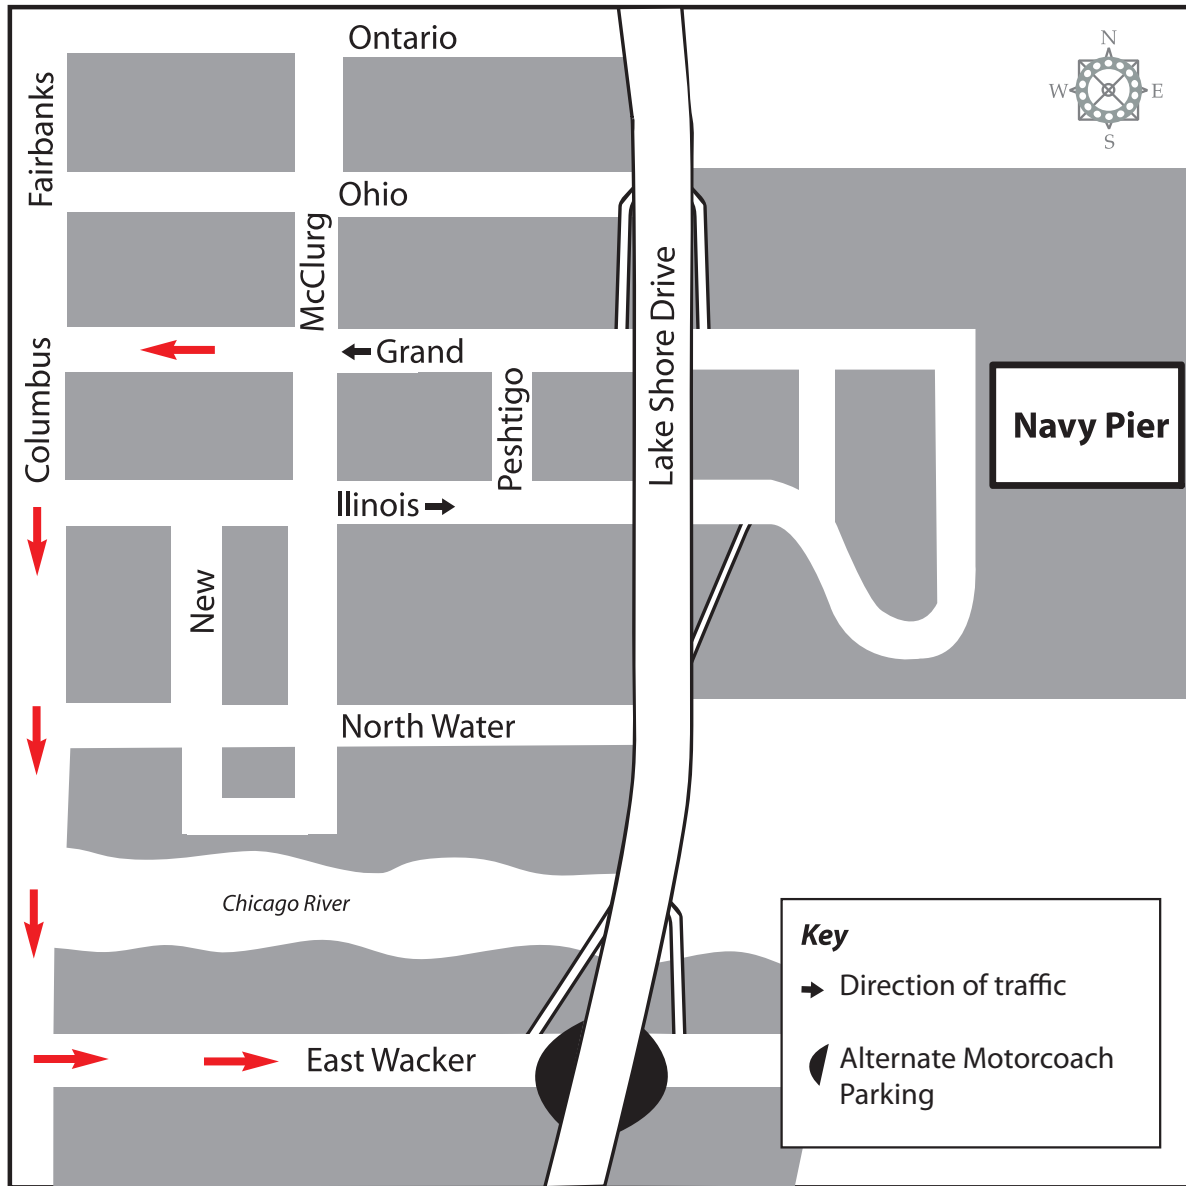

Free Navy Pier Bus Parking at DuSable Marina Lot

Now through April 30, 2011

- DuSable Marina Lot open seasonally now through April 30, 2011
  (based on availability) between the hours of 9am and 6pm.